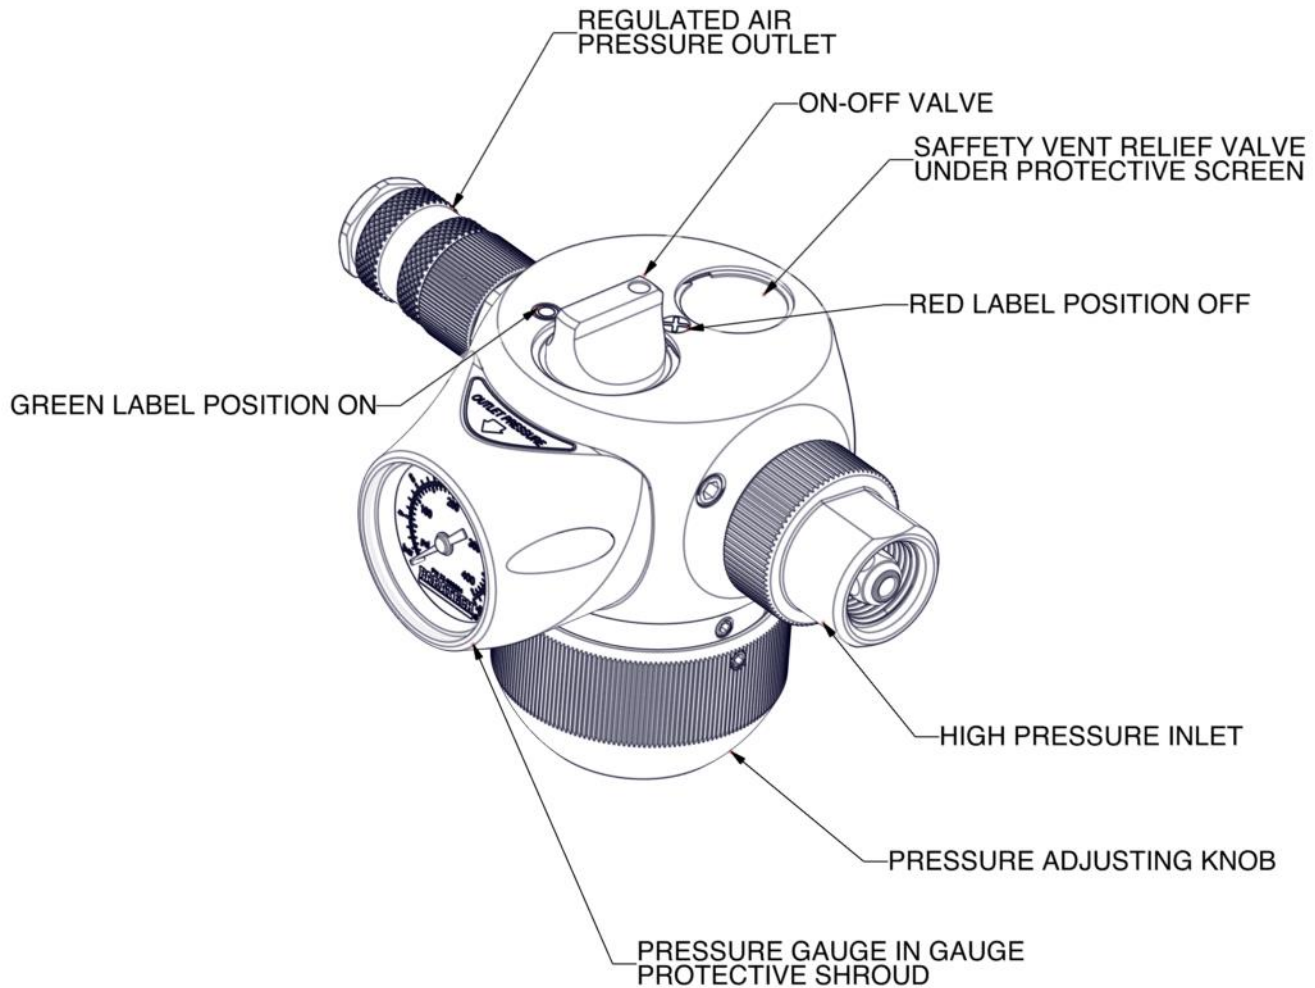

22-895400G3, 22-895400DG3

STRUT REGULATOR

INSTRUCTION SHEET

**REFER TO OPERATION, PREVENTIVE MAINTENANCE AND PARTS
MANUAL PN 22-895409 FOR PROPER USE WITH
PARATECH'S RESCUE EQUIPMENT**