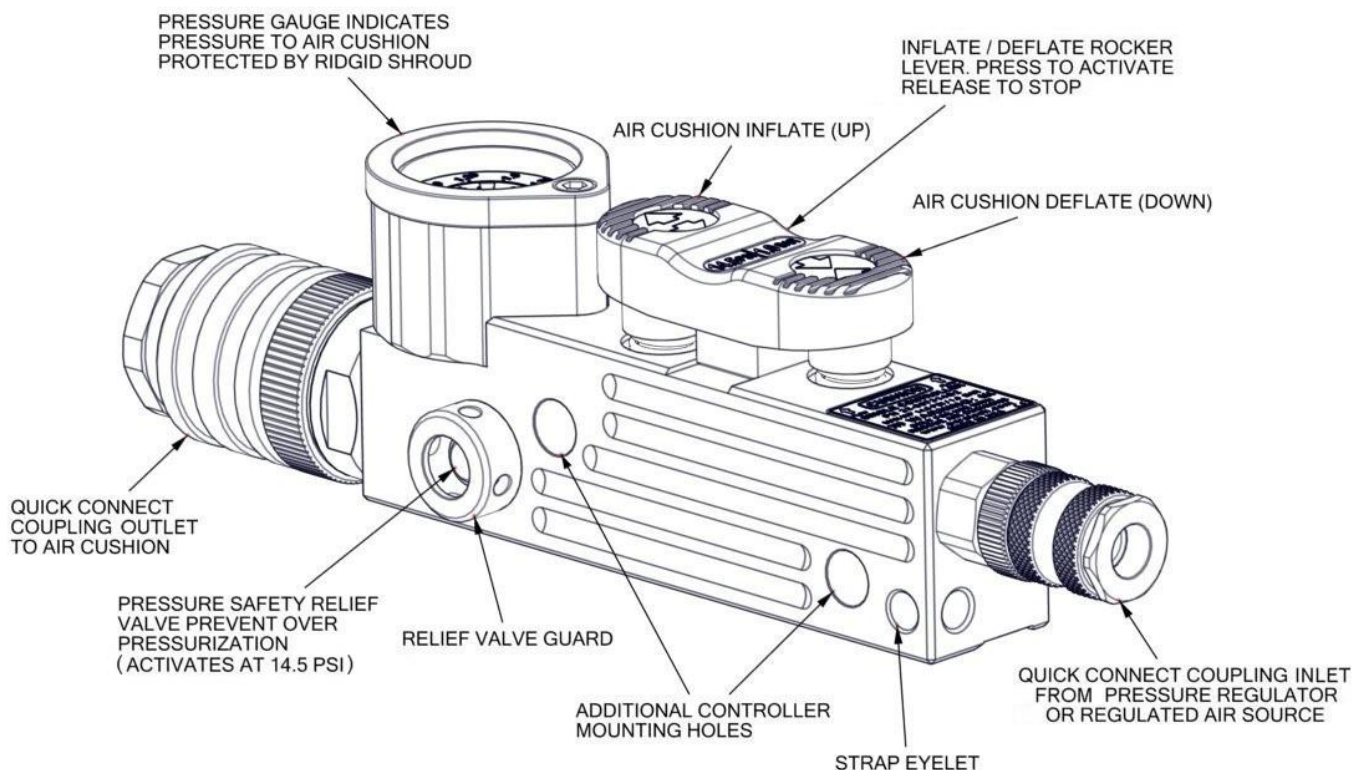

SINGLE CUSHION 1 BAR CONTROLLER G2 PN 22-887314G2 INSTRUCTION SHEET

**REFER TO OPERATION, PREVENTIVE MAINTENANCE AND PARTS
SUPPORT MANUAL PN 22-887071G2 FOR PROPER USE WITH
PARATECH'S RESCUE AIR CUSHIONS**