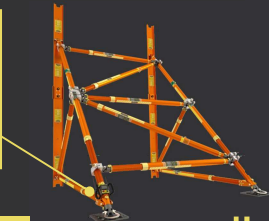

Introducing **RESCUE GUARDIAN**

Part No. 22-796670

The most advanced monitoring and alarm system for technical rescue available. Remotely monitor multiple Rescue Guardians at once on either Android or iPhone operating systems. Receive notifications of any change in status. Designed by rescue professionals for rescue professionals. The ultimate in rescue monitoring technology.

Monitors:
Load, Vibration, Incline

Wirelessly Transmits:
Load change, Seismic activity,
Incline data

Warning System:
6 high powered red LEDs
High decibel auditory alarm
Notifications via Bluetooth

Applications:
Structural Collapse (Raker
Shoring, Vertical Shoring),
Vehicle Stabilization, Trench
Rescue, Stand-alone monitoring