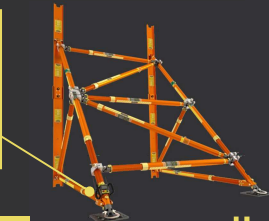

Introducing **RESCUE GUARDIAN**

Part No. 22-796R61

The most advanced monitoring and alarm system for technical rescue available. Remotely monitor multiple Rescue Guardians at once on either Android or iPhone operating systems. Receive notifications of any change in status. Designed by rescue professionals for rescue professionals. The ultimate in rescue monitoring technology.

Monitors:
Load, Vibration, Incline

Wirelessly Transmits:
Load change, Seismic activity,
Incline data

Warning System:
6 high powered red LEDs
High decibel auditory alarm
Notifications via Bluetooth

Applications:
Structural Collapse (Raker
Shoring, Vertical Shoring),
Vehicle Stabilization, Trench
Rescue, Stand-alone monitoring